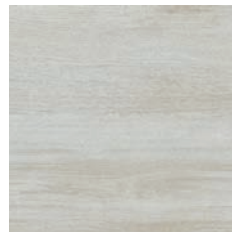

Jungle Wall

bianco

sabbia

grigio

From the wild nature
to your home.

Il legno dona vita agli ambienti
con forti contrasti di colore.

Wood gives life to environments with
strong color contrasts.

Le bois donne vie à des environnements
avec de forts contrastes de couleurs.

WALL
deco frammenti 20x60 8"x24"

Jungle Wall

WALL
bianco 20x60 8"x24"
dec. listelli 20x60 8"x24"

A large rectangular area showing a natural wood grain texture with horizontal lines and varying shades of brown and tan.

sabbia

A rectangular area showing a light wood grain texture with horizontal lines and shades of light beige and cream.

bianco

A rectangular area showing a dark wood grain texture with horizontal lines and shades of grey and dark brown.