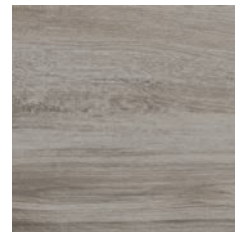

Jungle Wall

bianco

sabbia

grigio

From the wild nature
to your home.

Il legno dona vita agli ambienti
con forti contrasti di colore.

Wood gives life to environments with
strong color contrasts.

Le bois donne vie à des environnements
avec de forts contrastes de couleurs.

WALL
deco frammenti 20x60 8"x24"

Jungle Wall

WALL
bianco 20x60 8"x24"
dec. listelli 20x60 8"x24"

A large rectangular area showing a natural wood grain texture with horizontal lines and varying shades of brown and tan.

sabbia

A rectangular area showing a light wood grain texture with horizontal lines and shades of light beige and cream.

bianco

A rectangular area showing a dark wood grain texture with horizontal lines and shades of grey and dark brown.