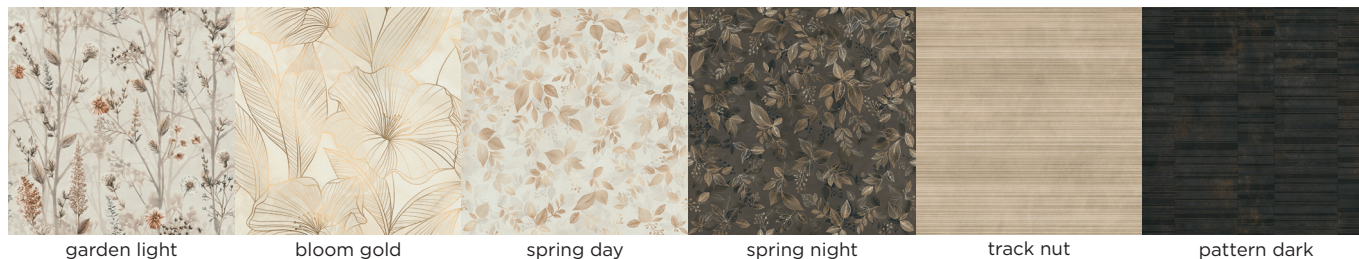

Collections

2026

Size 120x120

*Quando il formato
diventa protagonista*

made in italy

Garden light

Life Style 120

120x120 . 48"x48"